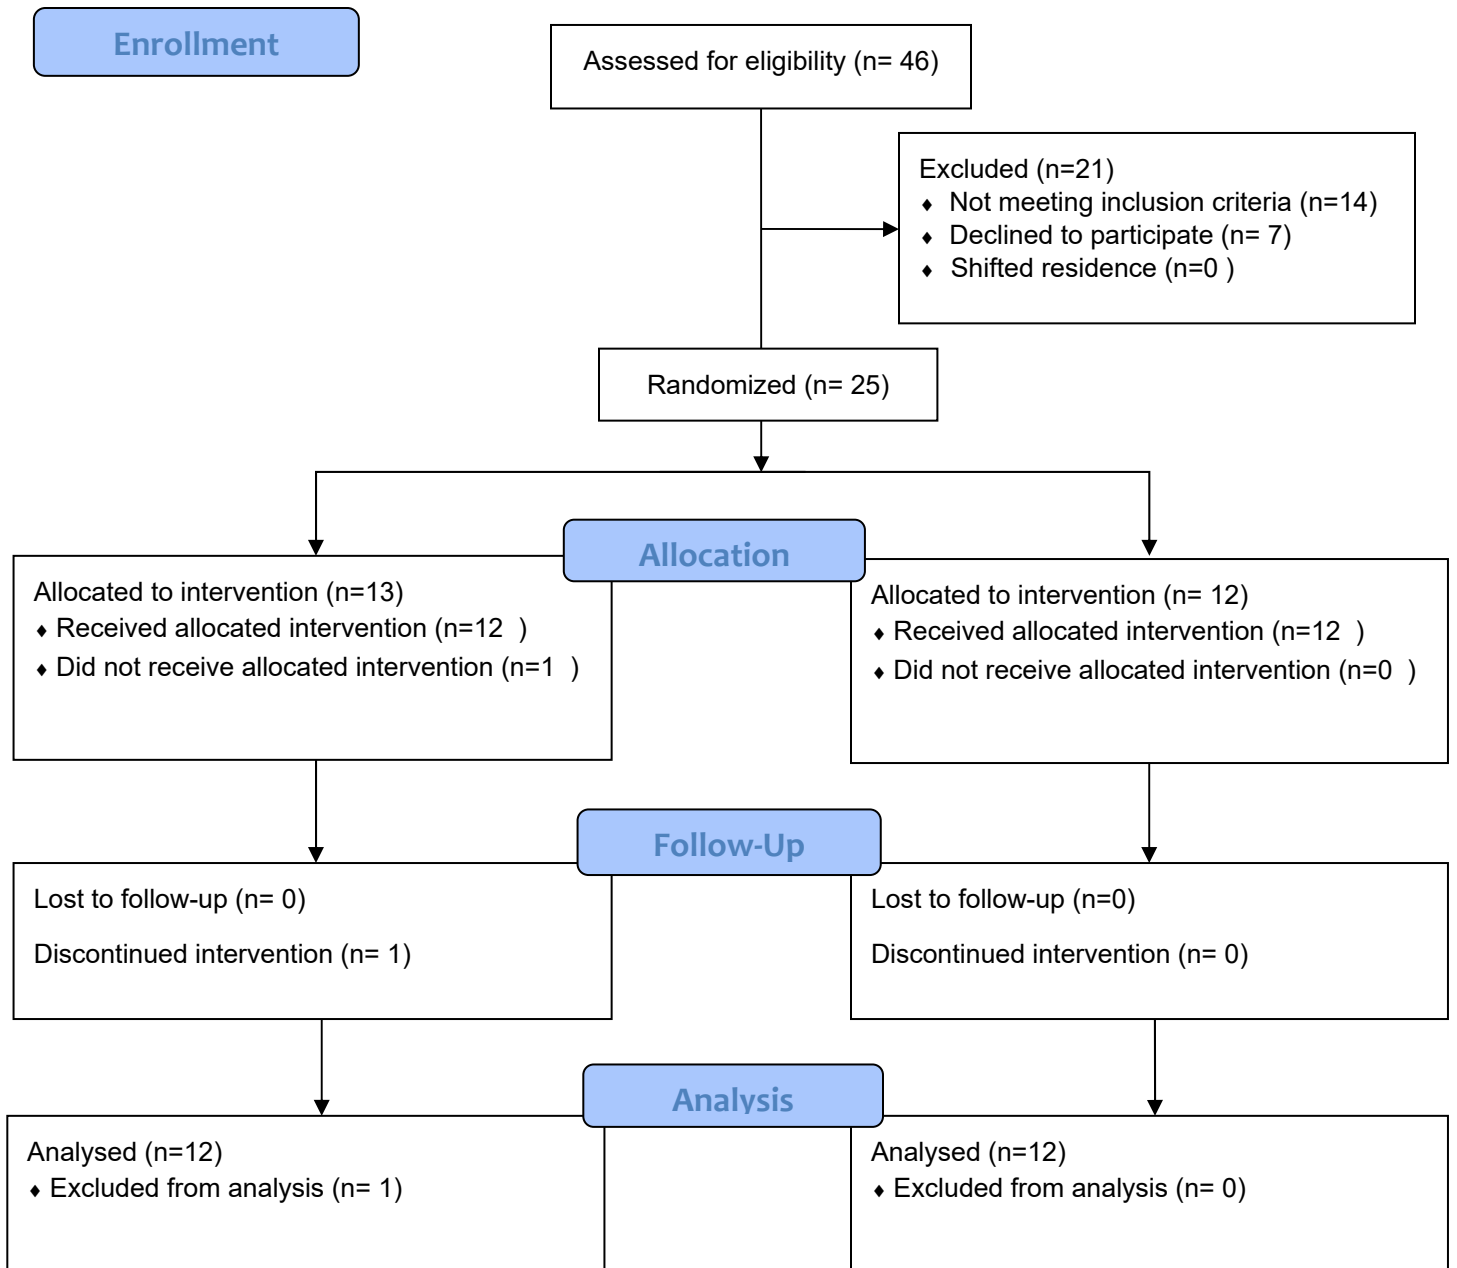

Appendix: Online Supplement Diagram

IPT-G CONSORT Flow Diagram

Appendix: Online Supplement figure

Sustainability over time (depression scores)